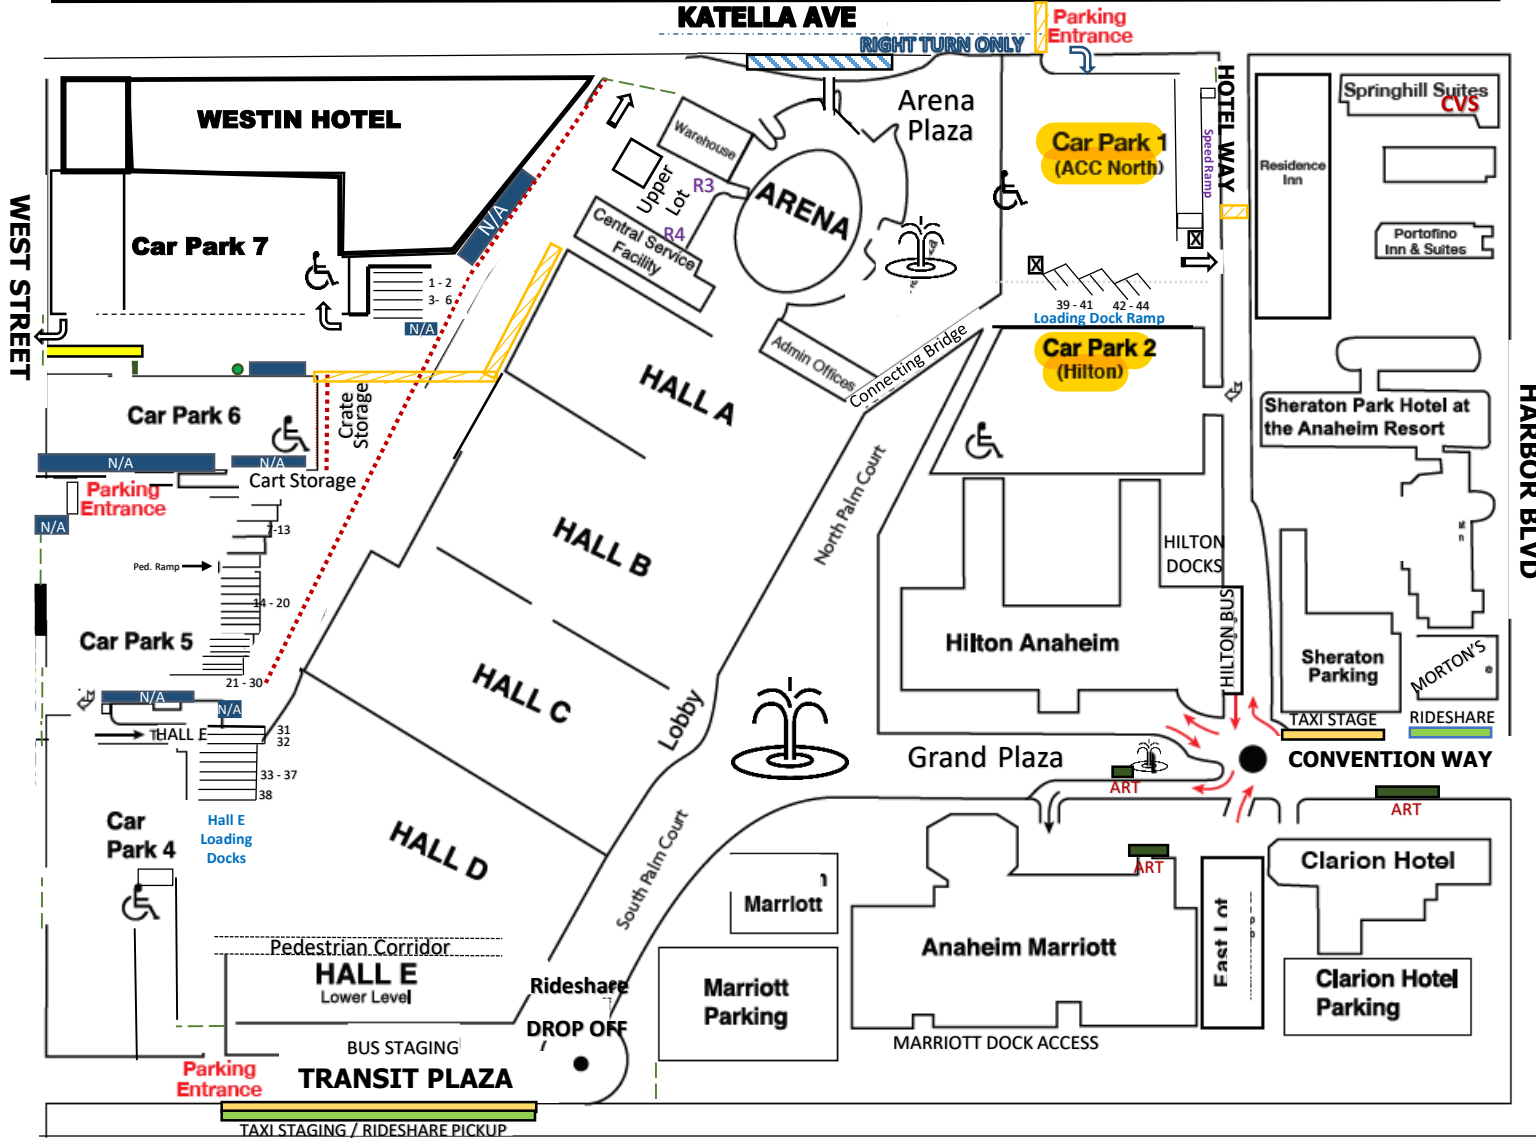

DLAND DRIVE

2022

ANAHEIM CONVENTION CENTER PARKING GUIDE MAP

DISNEY WAY

ACC Parking at
The Shops at
Anaheim
Gardenwalk

Hyatt House
Walgreens

Disney's
Toy Story
Parking

Updated 11/23/2021